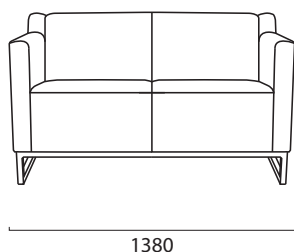

Samal Eco

Features

Fully upholstered lounge chair with curved block arms on Eco style legs.

Range

- 1 seater lounge
- 2 seater lounge
- 2 & a half seater lounge
- 3 seater lounge

Also available in Mix range with hidden shadow line feet and SG Leg style.

2 Seater

Product ID	Description	Seat Height	Seat Depth	Seat Width	Arm Height	Back Height	Overall Width	Overall Height
SAMALECO1	Samal Eco Lounge 1 seater	450	500	600	650	330	780	770
SAMALECO2	Samal Eco Lounge 2 seater	450	500	1200	650	330	1380	770
SAMALECO2.5	Samal Eco Lounge 2.5 seater	450	500	1500	650	330	1680	770
SAMALECO3	Samal Eco Lounge 3 seater	450	500	1800	650	330	1980	770

direct ergonomics

Showroom Level 9, 100 Christie St, St Leonards, NSW

• ph 02 8437 5400 • fax 02 9906 5051 • abn 76 003 840 220

© March 2017

• web www.directergonomics.com.au

• email sales@directergo.com.au