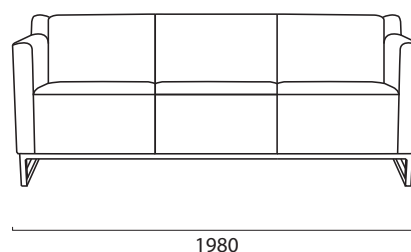

Samal Eco

Features

Fully upholstered lounge chair with curved block arms on Eco style legs.

Range

- 1 seater lounge
- 2 seater lounge
- 2 & a half seater lounge
- 3 seater lounge

Also available in Mix range with hidden shadow line feet and SG Leg style.

Product ID	Description	Seat Height	Seat Depth	Seat Width	Arm Height	Back Height	Overall Width	Overall Height
SAMALECO1	Samal Eco Lounge 1 seater	450	500	600	650	330	780	770
SAMALECO2	Samal Eco Lounge 2 seater	450	500	1200	650	330	1380	770
SAMALECO2.5	Samal Eco Lounge 2.5 seater	450	500	1500	650	330	1680	770
SAMALECO3	Samal Eco Lounge 3 seater	450	500	1800	650	330	1980	770

direct ergonomics

Showroom Level 9, 100 Christie St, St Leonards, NSW

• ph 02 8437 5400 • fax 02 9906 5051 • abn 76 003 840 220

© March 2017

• web www.directergonomics.com.au

• email sales@directergo.com.au