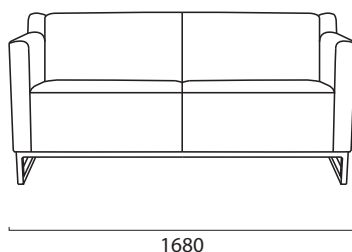

Samal Eco

Features

Fully upholstered lounge chair with curved block arms on Eco style legs.

Range

- 1 seater lounge
- 2 seater lounge
- 2 & a half seater lounge
- 3 seater lounge

Also available in Mix range with hidden shadow line feet and SG Leg style.

2.5 Seater

Product ID	Description	Seat Height	Seat Depth	Seat Width	Arm Height	Back Height	Overall Width	Overall Height
SAMALECO1	Samal Eco Lounge 1 seater	450	500	600	650	330	780	770
SAMALECO2	Samal Eco Lounge 2 seater	450	500	1200	650	330	1380	770
SAMALECO2.5	Samal Eco Lounge 2.5 seater	450	500	1500	650	330	1680	770
SAMALECO3	Samal Eco Lounge 3 seater	450	500	1800	650	330	1980	770

direct ergonomics

Showroom Level 9, 100 Christie St, St Leonards, NSW

• ph 02 8437 5400 • fax 02 9906 5051 • abn 76 003 840 220

© March 2017

• web www.directergonomics.com.au

• email sales@directergo.com.au