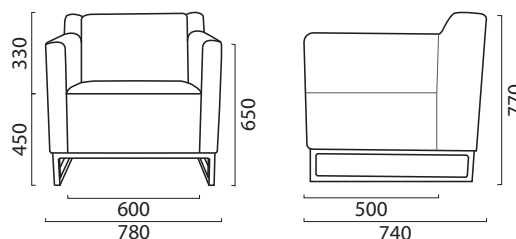

Single Seater

3 Seater